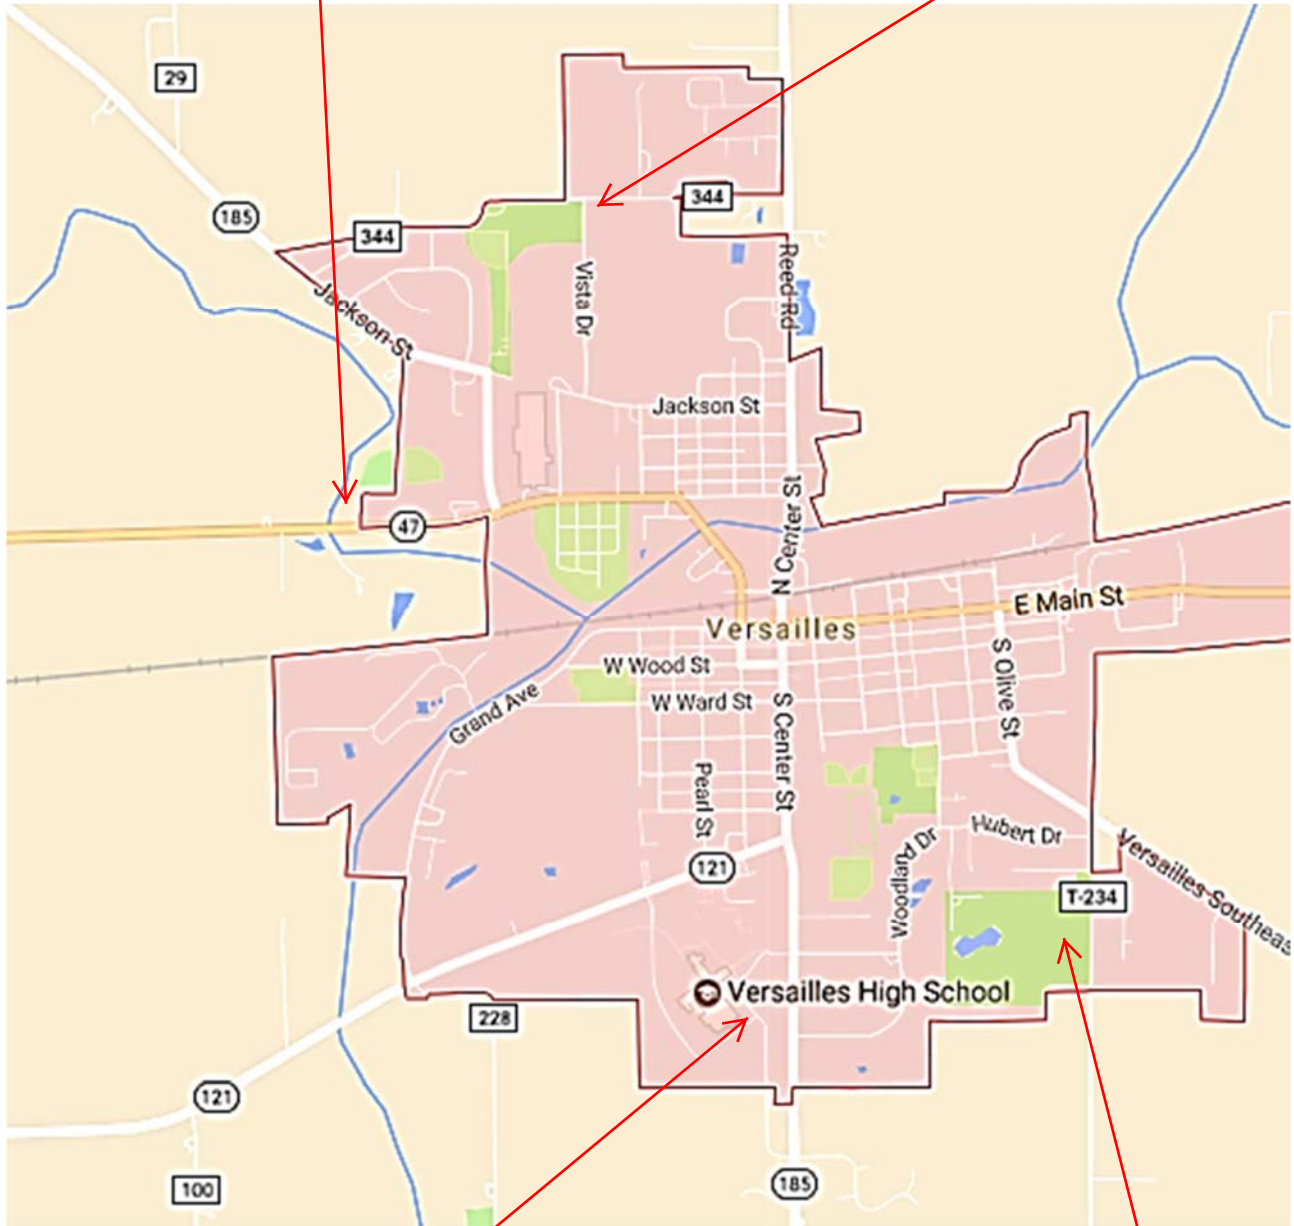

2017 CWFA CONVENTION - VERSAILLES, OHIO

Camping - Versailles K of C Hall, west end of Versailles on State Route 47. Camping on Northwest corner of property behind softball fields. follow gravel path on east side of east diamond. DO NOT DRIVE BETWEEN SOFTBALL FIELDS!!

Business Meeting, Station 19
 Corner of Vista Drive and Baker Road
 Parking Front and Rear of Building and Vista Drive

Queen's Contest
 Versailles School - Enter Drive from South Center Street (State Route 185)
 Enter Door 19 of the School, proceed to auditorium